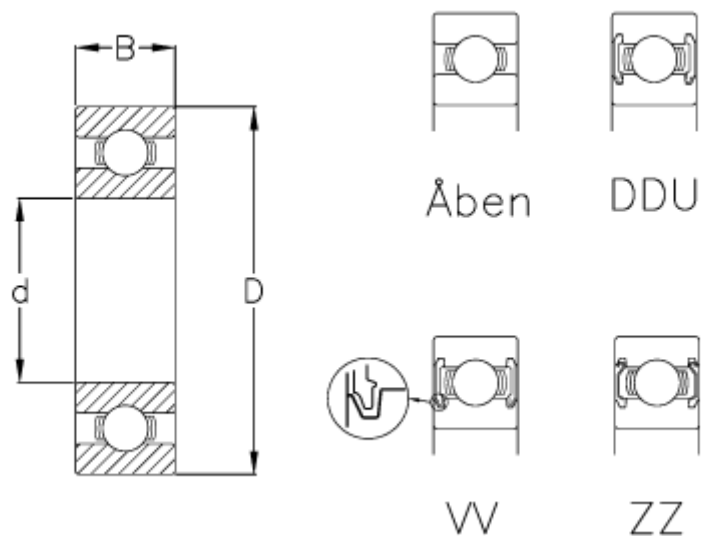

Data Sheet

Article number: 570101501101

Description: NSK Bearing 6202 CM

Note: Open

Measures

= 6202

$B = 11$

$d = 15$

$D = 35$